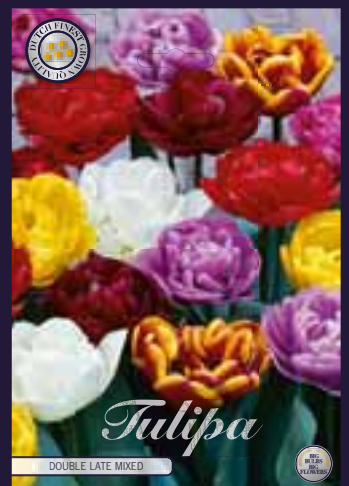

80780

80782

80785

80790

80795

Tulipa Greigii

Greigii Tulips are varieties originally from the botanical tulip. This belongs to the late bloomers among the botanical tulips. Greigii tulips are about 30cm high.