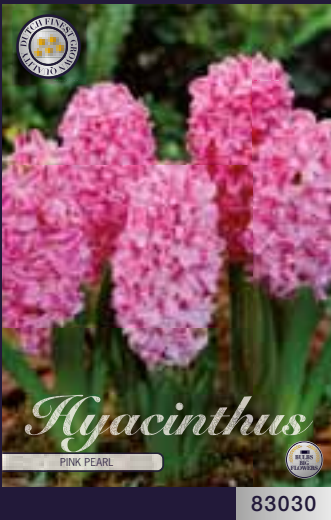

83030

83035

83045

83040

83050

83055

83060

83065

83070

83075

Dutch Label

Miscellaneous

Miscellaneous flowerbulbs covers a wide spectrum of varieties. These bulbs are generally hardy, versatile, easy to grow and perform in almost any conditions. Ideal for landscaping, woodland areas, water gardens and Spring bedding. This extensive group of bulbs offer a huge selection of color, shape and size to decorate your garden.