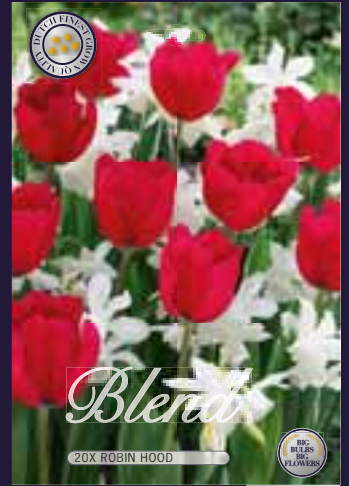

10361

10359

10363

Budget Collection

- 40 varieties
- 15 packages packed in a 1/4 cassettebox 15 x 40 x 20 cm
- 60 packages packed in a 4 x 1/4 cassettebox 60 x 40 x 20 cm

10 ALLIUM

NEEL

Bulb size 5/8 cm. Flowering time May-Jul. Flowering height 22 cm.