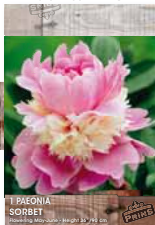

8 712147 101640

art.nr. 051PMPAS