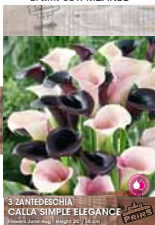

8 712147 101565

art.nr. 051PMZANSE